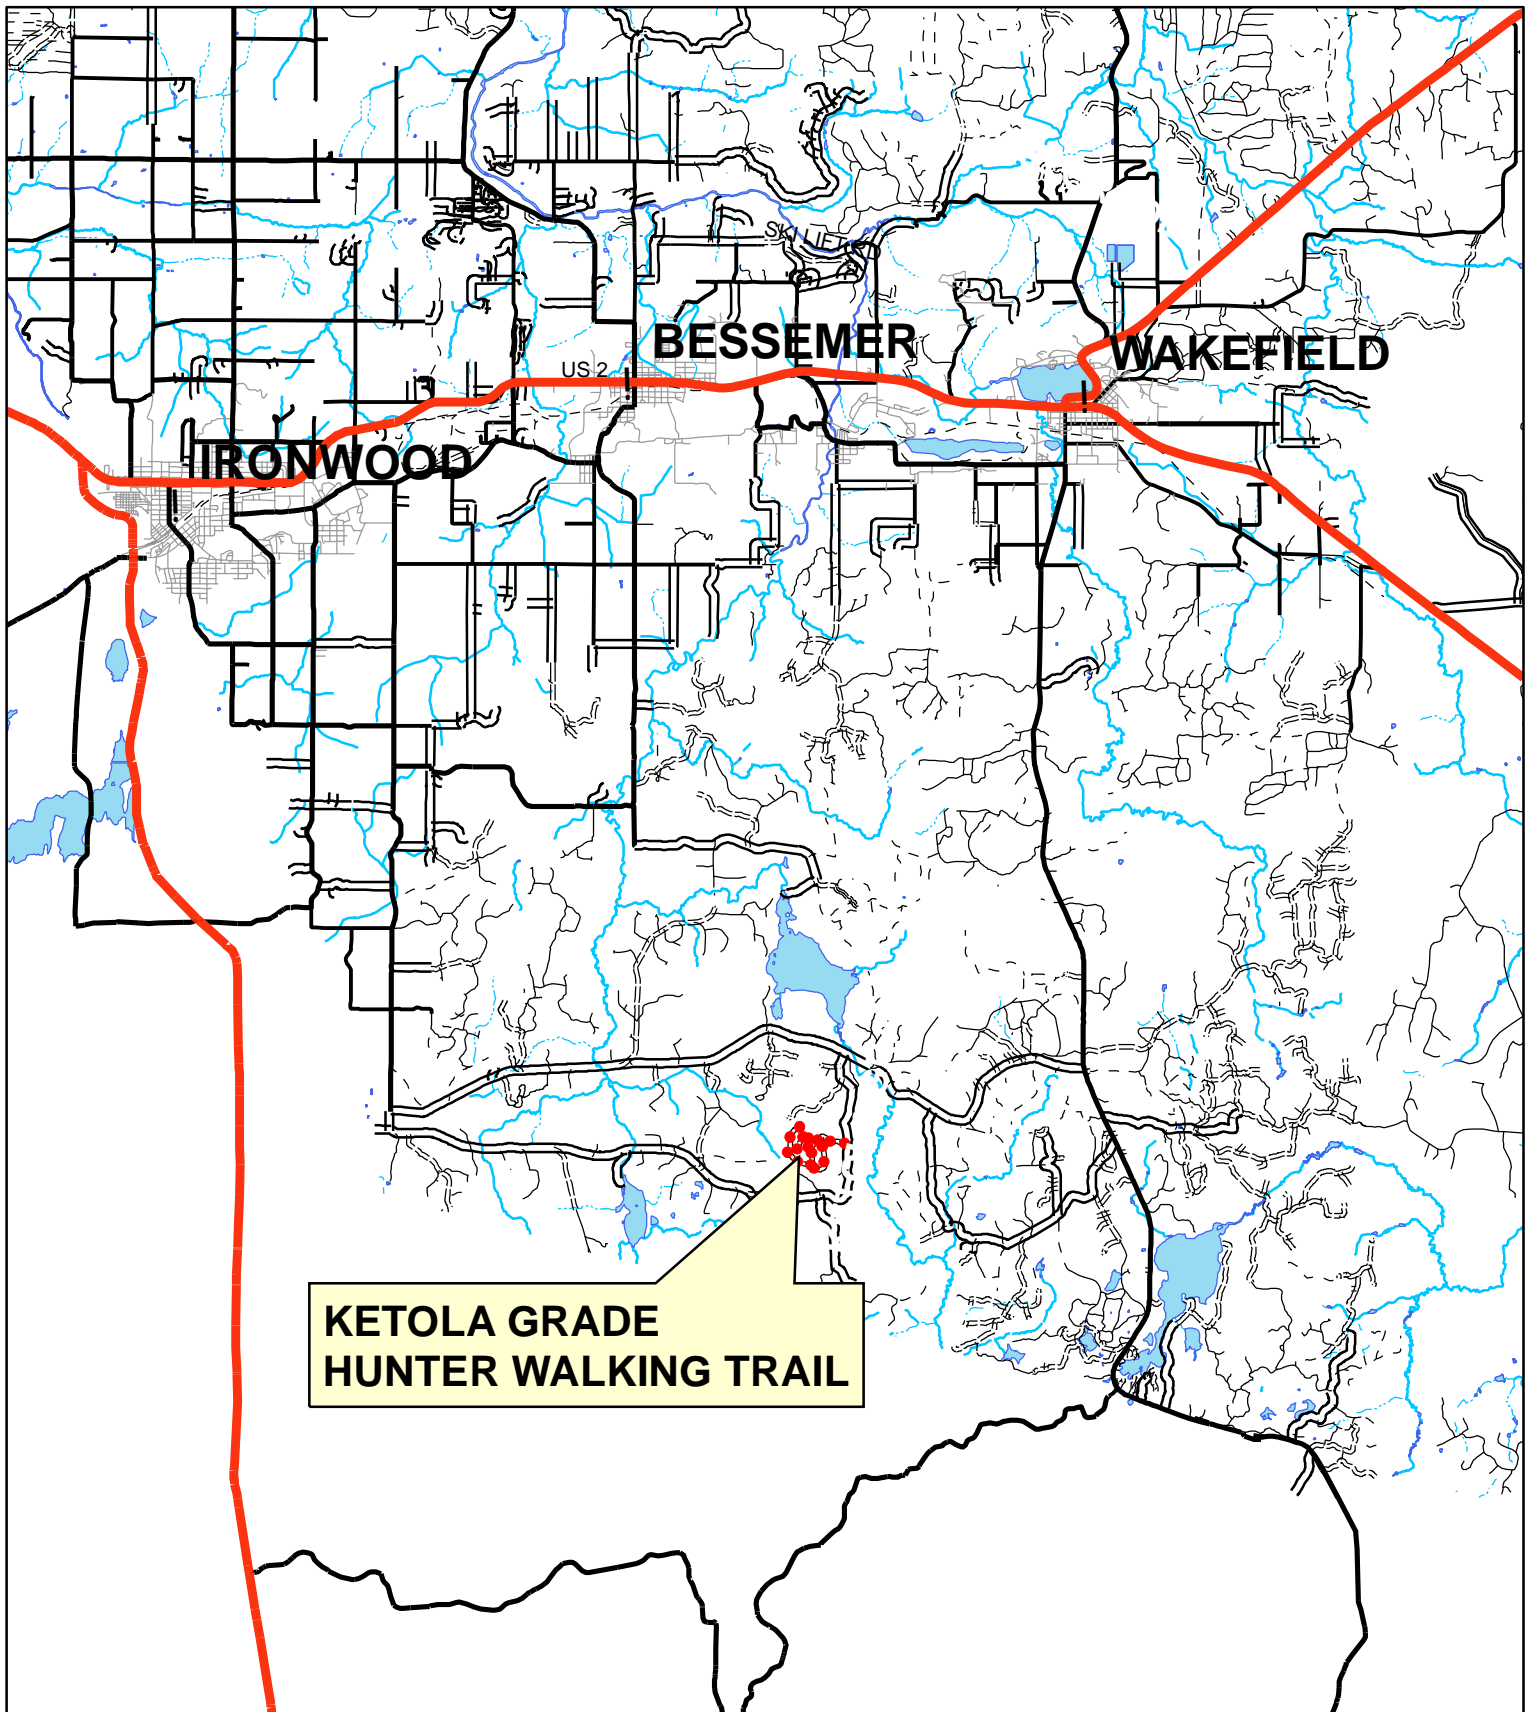

Ketola Grade Hunter Walking Trail (LOCATION)

Ketola Grade Hunter Walking Trail

LOCATION SIGN

**SMALL
PARKING
AREA
N 46.34527
W 089.99723**

- D** GATE
- ! SURVEY CORNERS
- SECONDARY HIGHWAY
- IMPROVED ROAD PAVED
- == IMPROVED ROAD GRAVEL
- === IMPROVED ROAD DIRT
- UNIMPROVED ROAD DIRT
- - - TRAIL
- HUNTER WALKING TRAIL (3 MILES)